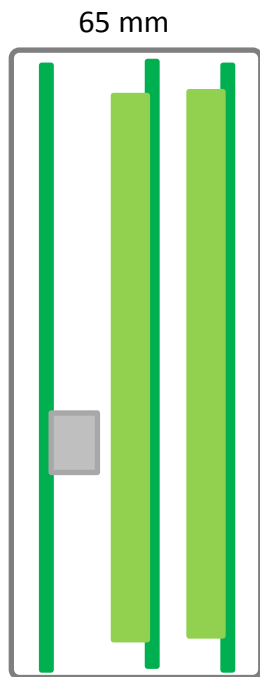

Akkon V2.0 mounting – Standard

165 mm

195 mm