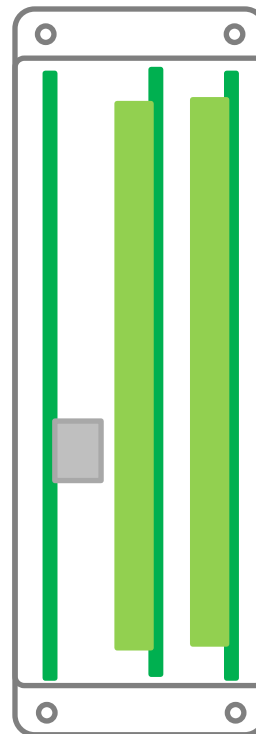

Akkon V2.0 mounting – Standard

165 mm

195 mm